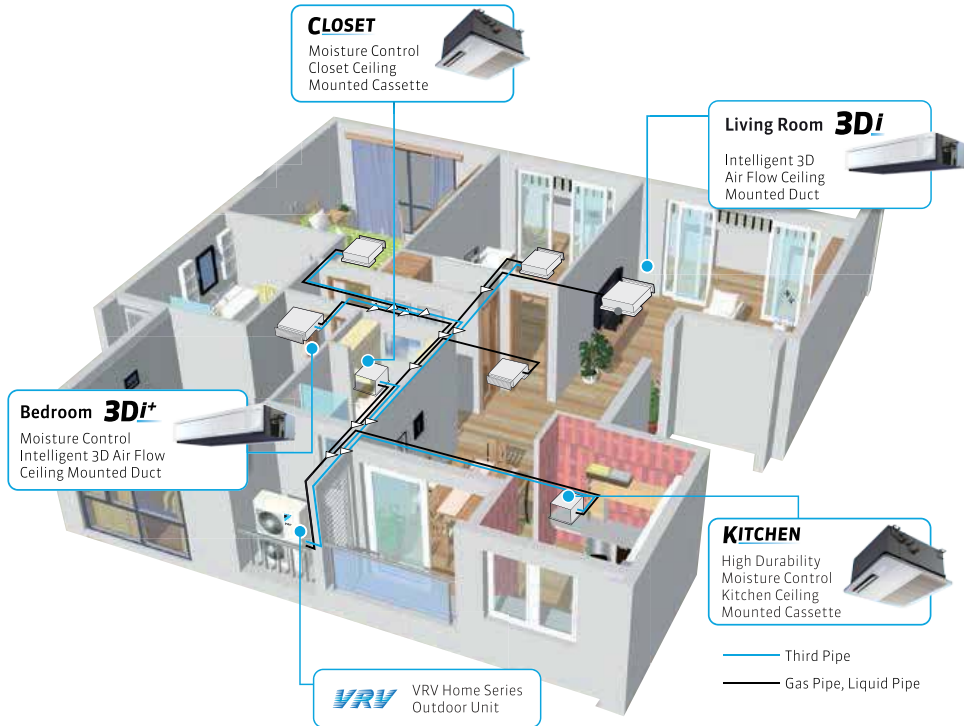

# Outline of Daikin Home Central Air Conditioning

The Daikin Home Central Air Conditioning redefines comfort with its new revolutionary breakthrough in air conditioning norms. It is a unified system, which incorporates temperature, moisture, and air flow control.

## KITCHEN

Happiness is homemade, and the kitchen is the heart of that happiness as it brings the family together.

**High Durability Moisture Control Kitchen Ceiling Mounted Cassette**  
Clean, cool, and comfortable

## LIVING ROOM

It's where love resides and where memories are created. Here, friends are always welcomed and family grow together.

**Intelligent 3D Air Flow Ceiling Mounted Duct**  
Comfort through intelligence

## BEDROOM

A good night sleep leads to a good life.

**Moisture Control Intelligent 3D Air Flow Ceiling Mounted Duct**  
Sweet silence

- The Sweet Dream feature presets the temperature with different levels of humidity to suit the whole family's needs.